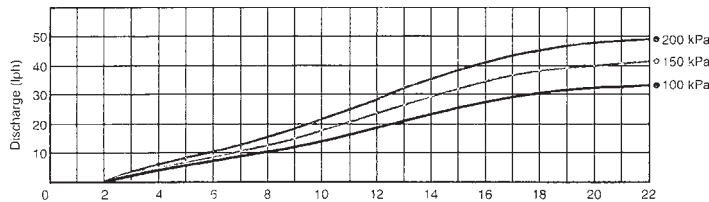

Flow Rate 360°