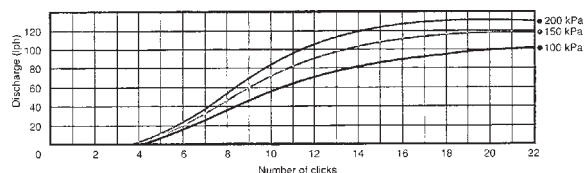

Flow Rate 360°