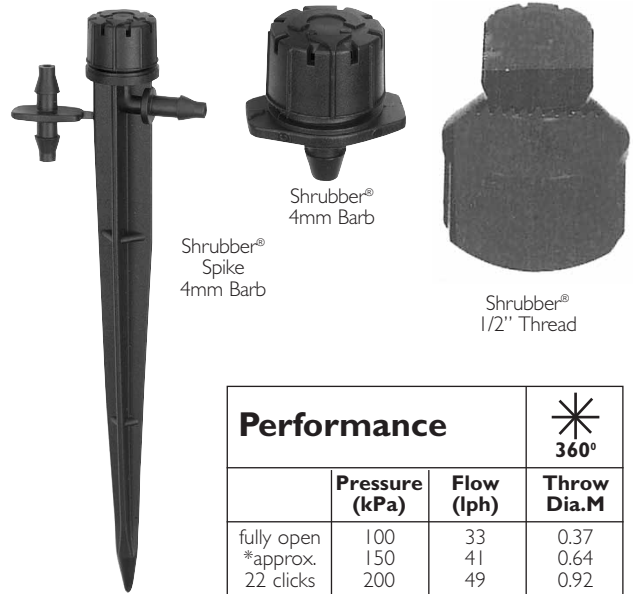

### Shrubber® 360°

The original Shrubber® with patented flow adjustment. When the cap is rotated the flow and radius adjust from a gentle stream pattern, to drip and finally shut off.

### Features

- Simple finger-tip cap control for flow adjustment.
- Spike model to extend Shrubber® from the main supply line.

Performance			360°
	Pressure (kPa)	Flow (lph)	Throw Dia.M
fully open	100	33	0.37
*approx. 22 clicks	150	41	0.64
	200	49	0.92

### Features

- Simple finger-tip cap control.
- Spike model to extend Mini Bubbler from the main supply line.
- Convenient side entry connection on spike.
- Unobtrusive when installed.

Performance			360°
	Pressure (kPa)	Flow (lph)	Throw Dia.M
fully open	100	100	0.20
*approx. 22 clicks	150	119	0.33
	200	130	0.51

### Diameter of Throw 360°