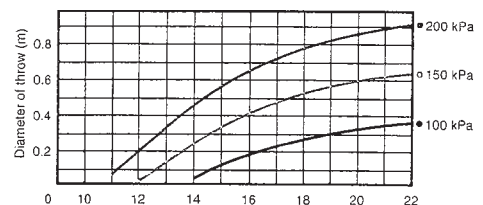

Diameter of Throw 360°