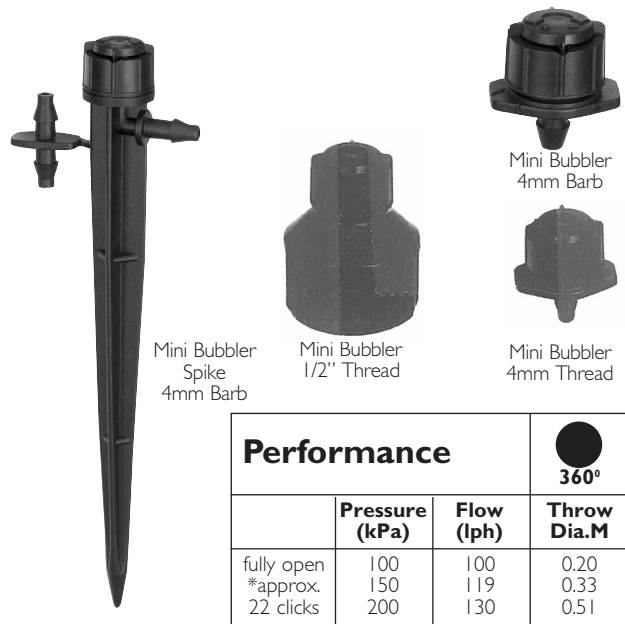

### Features

- Simple finger-tip cap control for flow adjustment.
- Spike model to extend Shrubber® from the main supply line.

Performance			360°
	Pressure (kPa)	Flow (lph)	Throw Dia.M
fully open	100	33	0.37
*approx. 22 clicks	150	41	0.64
	200	49	0.92

### Diameter of Throw 360°

### Mini Bubbler 360°

Produces a gentle umbrella pattern for rapid watering near the root zone.

Flow to individual plants can be adjusted or shut off.

### Features

- Simple finger-tip cap control.
- Spike model to extend Mini Bubbler from the main supply line.
- Convenient side entry connection on spike.
- Unobtrusive when installed.

Performance			360°
	Pressure (kPa)	Flow (lph)	Throw Dia.M
fully open	100	100	0.20
*approx. 22 clicks	150	119	0.33
	200	130	0.51